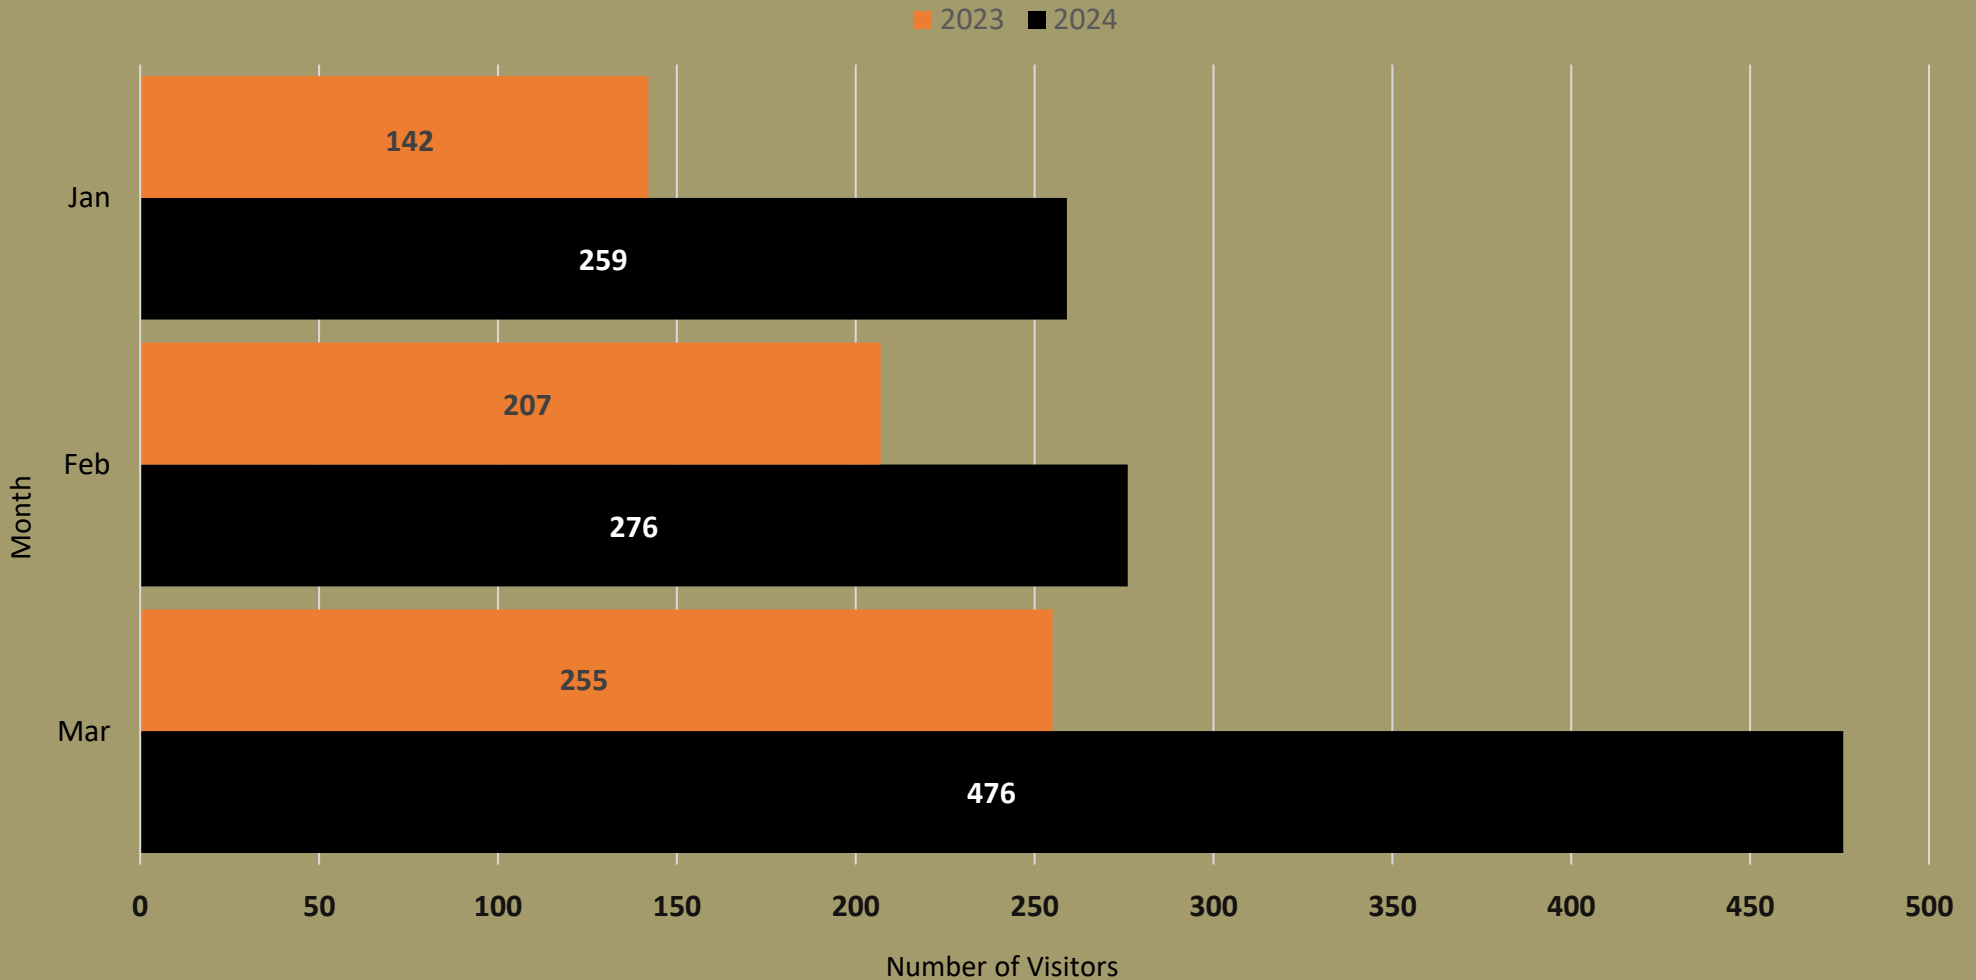

Havering Islamic Cultrual Centre

foodbank

FOOD BANK UPDATE

MARCH 2024

OUR MISSION

- A historic East London market town, Romford is a destination that offers the perks of the big city coupled with the joys of slower-paced suburban living. Originally part of Essex, Romford is now located in the London Borough of Havering. However, as is common in many areas of London, there are pockets of deprivation scattered throughout the Borough.
- As community advocates, we strive to support the often overlooked community of Romford. Our goal is to provide assistance to everyone without discrimination, and no referral form or specific eligibility criteria are required to access our food bank. Our doors are open to the entire community to ensure we can help as many people as possible.
- Our community food bank recognises that food insecurity is merely one component of the multitude of challenges that our guest households face. These individuals also grapple with housing, debt, schooling, and mental health concerns, among other things. By alleviating even a single one of these stressors, our community food bank is making a valuable contribution to the local community.

FIGHTING HUNGER IN HAVERING

MONTHLY VISITORS Q1 2023 v Q1 2024

WE SUPPORTED 1011 INDIVIDUALS (604 in 2023)

HOUSEHOLD MIX Q1 2024

WE SUPPORTED 384 FAMILIES

LOCATION

Our central location with good public transport links makes our food bank easily accessible to the local community.