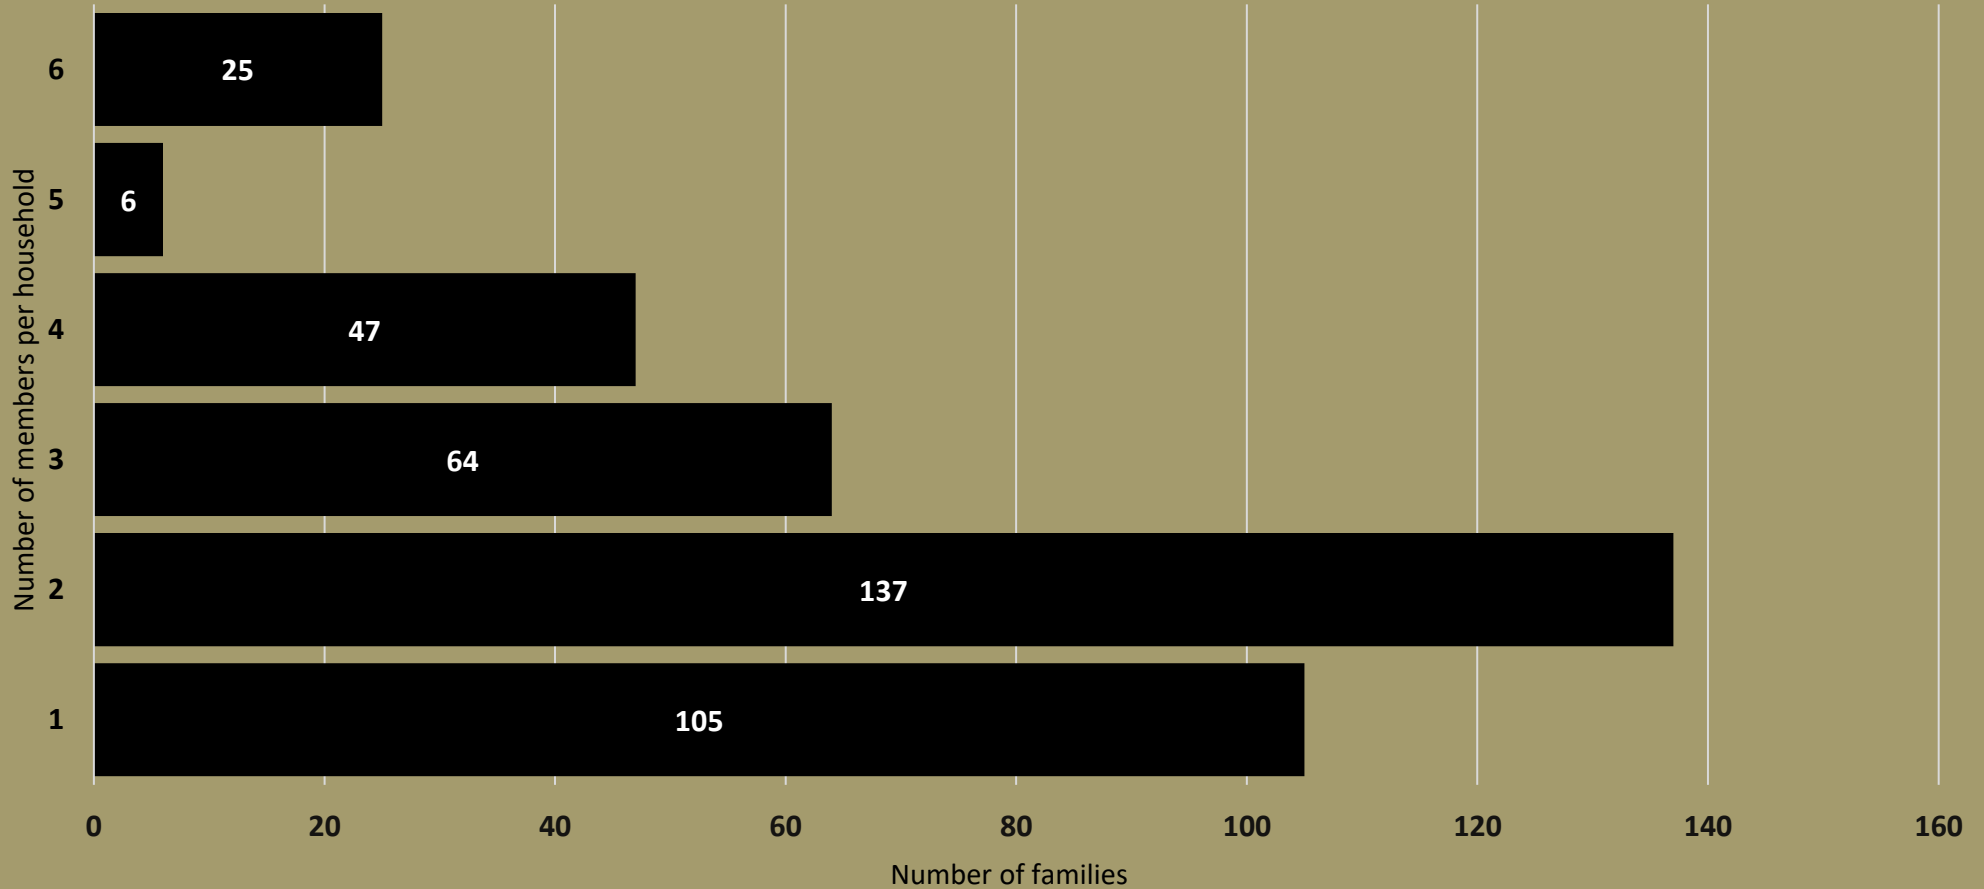

Havering Islamic Cultrual Centre

foodbank

FOOD BANK UPDATE

MARCH 2024

OUR MISSION

- A historic East London market town, Romford is a destination that offers the perks of the big city coupled with the joys of slower-paced suburban living. Originally part of Essex, Romford is now located in the London Borough of Havering. However, as is common in many areas of London, there are pockets of deprivation scattered throughout the Borough.
- As community advocates, we strive to support the often overlooked community of Romford. Our goal is to provide assistance to everyone without discrimination, and no referral form or specific eligibility criteria are required to access our food bank. Our doors are open to the entire community to ensure we can help as many people as possible.
- Our community food bank recognises that food insecurity is merely one component of the multitude of challenges that our guest households face. These individuals also grapple with housing, debt, schooling, and mental health concerns, among other things. By alleviating even a single one of these stressors, our community food bank is making a valuable contribution to the local community.

FIGHTING HUNGER IN HAVERING

MONTHLY VISITORS Q1 2023 v Q1 2024

WE SUPPORTED 1011 INDIVIDUALS (604 in 2023)

HOUSEHOLD MIX Q1 2024

WE SUPPORTED 384 FAMILIES

LOCATION

Our central location with good public transport links makes our food bank easily accessible to the local community.